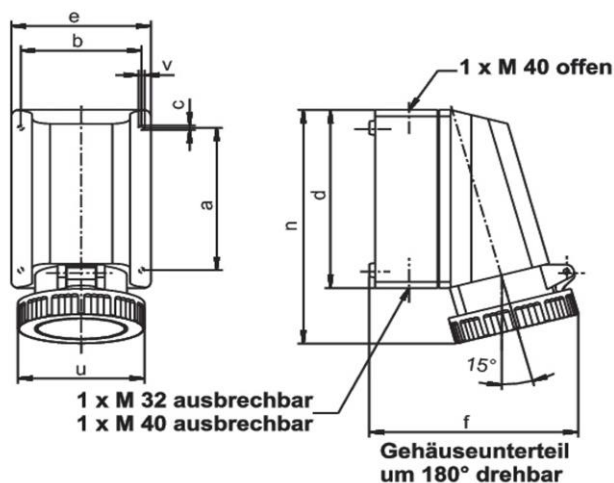

Product Image

Detailed product description

WALTHER Wall socket 63A 4P 50-500V 300-500Hz 2h IP67
 made from PA6 material
 for internal fixing
 one open top cable entry
 and two knock-out bottom cable entries
 base rotatable by 180 degrees

Ordering Information

Order unit	Piece
Customs number	85366990
Net weight	1,086 kg
Packing quantity (VPE)	2
Length of the packaging	
Width of the packaging	
Depth of the packaging	
Gross weight(VPE)	2,172 kg

Certificates

VDE certification	40000707	
EAC certification	BY112.02.01.020 06089	

Classification system

Classification system	ETIM_6.0
ETIM Class	EC001321

Technical product data

Model	Surface mounted (plaster)
IEC-amperage	63 A
Amperage acc. UL/CSA (for UL-version)	60 A
Number of poles	4
Voltage acc. EN 60309-2	50-500 V (>300-500 Hz) green
Clock hour position	2 h
Identification colour	Green
RAL-number	6025
Degree of protection (IP)	IP67
Connection system	Screwed terminal
Material	Plastic
Type of fastening	Inner lying mounting
Insulated mounting	True

Dimension sheet

Amp.	63		
Pole	3	4	5
a	136	136	136
b	104	104	104
c	4,2	4,2	4,2
d	172	172	172
e	121	121	121
f	178	178	178
n	224	224	224
v	5	5	5