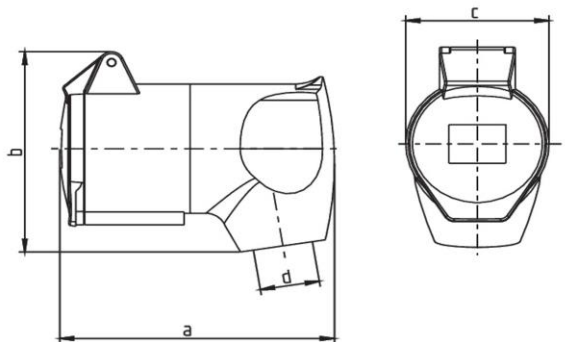

Detailed product description

WALTHER MONDO Angled Coupler 16A 3P 110V 4h IP44
 with rear part RAL 1013
 and internal grommet
 in pearl white

Ordering Information

Order unit	Piece
Customs number	85366990
Net weight	
Packing quantity (VPE)	10
Length of the packaging	
Width of the packaging	
Depth of the packaging	
Gross weight(VPE)	

Classification system

Classification system	ETIM_6.0
ETIM Class	EC001320

Technical product data

IEC-amperage	16 A
Amperage acc. UL/CSA (for UL-version)	20 A
Number of poles	3
Voltage acc. EN 60309-2	230 V (50+60 Hz) blue
Clock hour position	6 h
Identification colour	Blue
RAL-number	1013
Degree of protection (IP)	IP44
Connection system	Screwed terminal
Angle of plug	Angled
Cable entry	Anti-kink sleeve
Material	Plastic

Dimension sheet

Amp.	16			32		
Pole	3	4	5	3	4	5
a	95	110	110	130	115	115
b	80	95	95	106	106	106
c	50,3	64,5	64,5	72	72	72
d	8/13	10/16,5	10/16,5	11/22	11/22	11/22