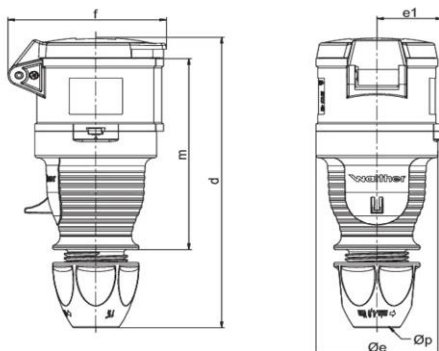

Detailed product description

WALTHER Coupler 32A 4P >50-500V 300-500Hz 2h IP44
 screwless
 made from PA6 material
 with insulation displacement technique
 and external cable gland
 Increased safety due to injected 2K seal.

Ordering Information

Order unit	Piece
Customs number	85366990
Net weight	
Packing quantity (VPE)	10
Length of the packaging	
Width of the packaging	
Depth of the packaging	
Gross weight(VPE)	

Certificates

VDE/ENEC certification	40024804	
EAC certification	BY112.02.01.020 06101	

Classification system

Classification system	ETIM_6.0
ETIM Class	EC001320

Technical product data

IEC-amperage	32 A
Amperage acc. UL/CSA (for UL-version)	30 A
Number of poles	4
Voltage acc. EN 60309-2	50-500 V (>300-500 Hz) green
Clock hour position	2 h
Identification colour	Green
RAL-number	6025
Degree of protection (IP)	IP44
Connection system	Screw less terminal
Angle of plug	Straight
Cable entry	Anti-kink sleeve
Material	Plastic

Dimension sheet

Amp.	16	16	32	32	32
Pole	4	5	3	4	5
d	165-176	165-176	189-199	189-199	189-199
Øe	65	65	72	72	72
e1	35	35	38,5	38,5	38,5
f	77	85	91	91	97
m	114	114	130	130	130
Øp	7,5 - 18,5	7,5 - 18,5	10 - 22,5	10 - 22,5	10 - 22,5