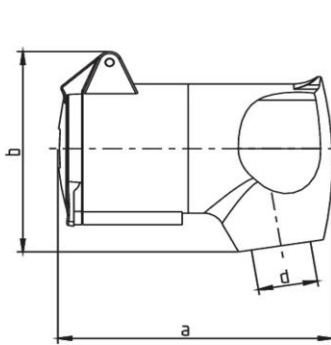

Detailed product description

WALTHER MONDO Angled Coupler 32A 4P 400V 6h IP44
 with rear part RAL 1013
 and internal grommet
 in pearl white

Ordering Information

Order unit	Piece
Customs number	85366990
Net weight	
Packing quantity (VPE)	10
Length of the packaging	
Width of the packaging	
Depth of the packaging	
Gross weight(VPE)	

Classification system

Classification system	ETIM_6.0
ETIM Class	EC001320

Technical product data

IEC-amperage	32 A
Amperage acc. UL/CSA (for UL-version)	30 A
Number of poles	4
Voltage acc. EN 60309-2	400 V (50+60 Hz) rot
Clock hour position	6 h
Identification colour	Red
Degree of protection (IP)	IP44
Connection system	Screw less terminal
Angle of plug	angled
Cable entry	Anti-kink sleeve
Material	Plastic

Dimension sheet

Amp.	16			32		
	3	4	5	3	4	5
a	95	110	110	130	115	115
b	80	95	95	106	106	106
c	50,3	64,5	64,5	72	72	72
d	8/13	10/16,5	10/16,5	11/22	11/22	11/22