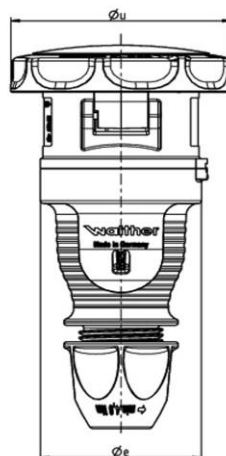

Detailed product description

WALTHER Coupler 32A 4P 400-440V 3h IP67

made from PA6 material

with screw terminal

with external grommet

and an injected 2K seal

Increased safety due to two contact screws.

Ordering Information

Order unit	Piece
Customs number	85366990
Net weight	0,3635 kg
Packing quantity (VPE)	10
Length of the packaging	0,31 m
Width of the packaging	0,255 m
Depth of the packaging	0,15 m
Gross weight(VPE)	3,831 kg

IEC-amperage	32 A
Amperage acc. UL/CSA (for UL-version)	30 A
Number of poles	4
Voltage acc. EN 60309-2	400-440 V (50+60 Hz) red
Clock hour position	3 h
Identification colour	Red
RAL-number	3000
Degree of protection (IP)	IP67
Connection system	Screwed terminal
Angle of plug	Straight
Cable entry	Swivel
Material	Plastic

Dimension sheet

Amp.	32
Pole	4
d	174-183
Ø e	Ø 72
f	95
m	142
Ø u	Ø 95
Ø p	10 - 22,5