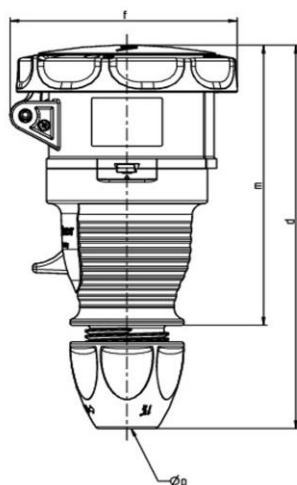

Detailed product description

WALTHER Coupler 32A 4P 400-440V 3h IP67

made from PA6 material

with screw terminal

with external grommet

and an injected 2K seal

Increased safety due to two contact screws.

Ordering Information

Order unit	Piece
Customs number	85366990
Net weight	0,3635 kg
Packing quantity (VPE)	10
Length of the packaging	0,31 m
Width of the packaging	0,255 m
Depth of the packaging	0,15 m
Gross weight(VPE)	3,831 kg

IEC-amperage	32 A
Amperage acc. UL/CSA (for UL-version)	30 A
Number of poles	4
Voltage acc. EN 60309-2	400-440 V (50+60 Hz) red
Clock hour position	3 h
Identification colour	Red
RAL-number	3000
Degree of protection (IP)	IP67
Connection system	Screwed terminal
Angle of plug	Straight
Cable entry	Swivel
Material	Plastic

Dimension sheet

Amp.	32
Pole	4
d	174-183
Ø e	Ø 72
f	95
m	142
Ø u	Ø 95
Ø p	10 - 22,5