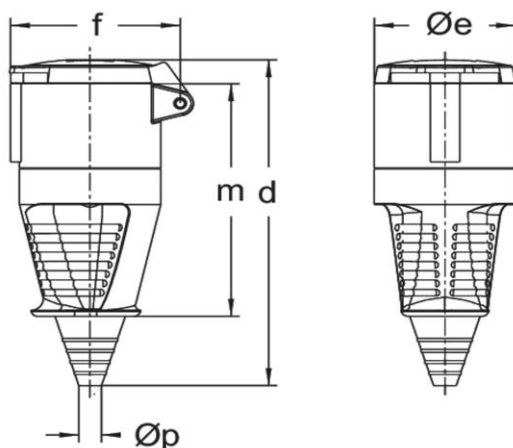

Detailed product description

WALTHER Coupler 63A 4P 230V 9h IP44
 made from PA6 material
 with screw terminal
 and grommet

Ordering Information

Order unit	Piece
Customs number	85366990
Net weight	0,719 kg
Packing quantity (VPE)	5
Length of the packaging	0,31 m
Width of the packaging	0,255 m
Depth of the packaging	0,15 m
Gross weight(VPE)	3,791 kg

ETIM_6.0

ETIM Class

EC001320

Technical product data

IEC-ampereage	63 A
Amperage acc. UL/CSA (for UL-version)	60 A
Number of poles	4
Voltage acc. EN 60309-2	230 V (50+60 Hz) blue
Clock hour position	9 h
Identification colour	Blue
RAL-number	5002
Degree of protection (IP)	IP44
Connection system	Screwed terminal
Angle of plug	Straight
Cable entry	Anti-kink sleeve
Material	Plastic

Dimension sheet

Amp.	63			
	16	3	4	5
Pole	3	3	4	5
d	154	266	266	266
Øe	51	96	96	96
f	68	114	114	114
m	109	196	196	196
Øp	7/13	15/33	15/33	15/33