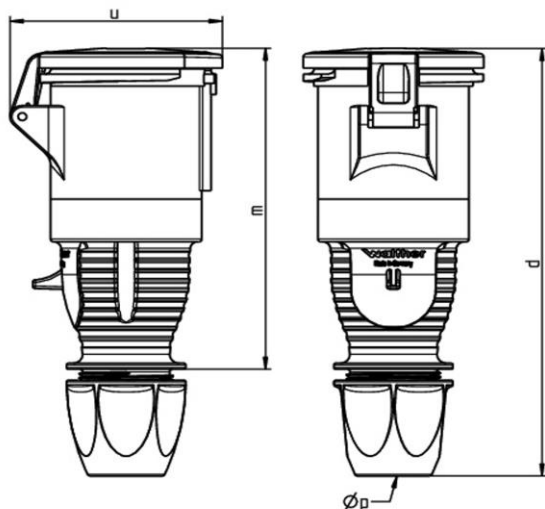

### Ordering Information

---

Order unit	Piece
Customs number	85366990
Net weight	0,713 kg
Packing quantity (VPE)	5
Length of the packaging	0,31 m
Width of the packaging	0,255 m
Depth of the packaging	0,15 m
Gross weight(VPE)	3,761 kg

## Technical product data

IEC-amperage	63 A
Amperage acc. UL/CSA (for UL-version)	60 A
Number of poles	4
Voltage acc. EN 60309-2	400 V (50+60 Hz) red
Clock hour position	6 h
Identification colour	Red
RAL-number	3000
Degree of protection (IP)	IP44
Connection system	Screwed terminal
Angle of plug	Straight
Cable entry	Swivel
Material	Plastic

## Dimension sheet

Amp.	63		
Pole	3	4	5
d	261	261	261
u	113	113	113
m	189	189	189
Øp	14-33	14-33	14-33