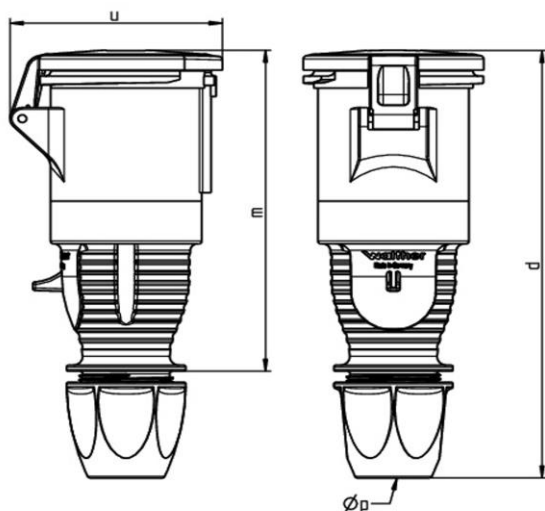

Detailed product description

WALTHER Coupler 63A 4P >50-500V 100-300Hz 10h IP44
 made from PA6 material
 with screw terminal
 with cable gland

Ordering Information

Order unit	Piece
Customs number	85366990
Net weight	
Packing quantity (VPE)	10
Length of the packaging	
Width of the packaging	
Depth of the packaging	
Gross weight(VPE)	

Certificates

VDE certification	40000699	
EAC certification	BY112.02.01.020 06101	

Classification system

Classification system	ETIM_6.0
ETIM Class	EC001320

Technical product data

IEC-amperage	63 A
Amperage acc. UL/CSA (for UL-version)	60 A
Number of poles	4
Voltage acc. EN 60309-2	50-500 V (100-300 Hz) green
Clock hour position	10 h
Identification colour	Green
RAL-number	6025
Degree of protection (IP)	IP44
Connection system	Screwed terminal
Angle of plug	Straight
Cable entry	Swivel
Material	Plastic

Dimension sheet

Amp.	63		
Pole	3	4	5
d	261	261	261
u	113	113	113
m	189	189	189
Øp	14-33	14-33	14-33