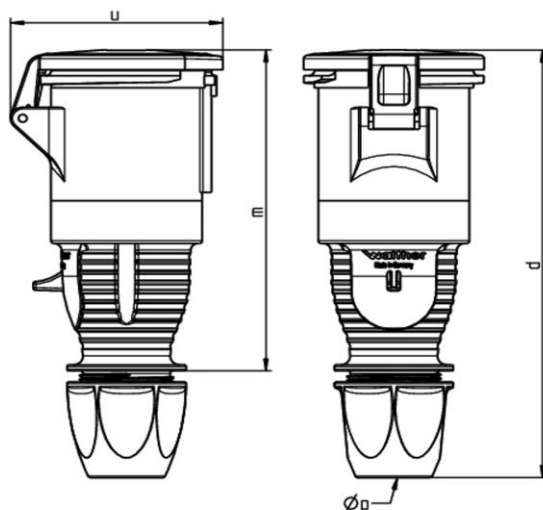

Detailed product description

WALThER Coupler 63A 5P 400V 6h IP44
 made from PA6 material
 with screw terminal
 and external cable gland
 for harsh environments
 Increased safety due to injected 2K seal
 and two contact screws.

Ordering Information

Order unit	Piece
Customs number	85366990
Net weight	0,713 kg
Packing quantity (VPE)	5
Length of the packaging	
Width of the packaging	
Depth of the packaging	
Gross weight(VPE)	3,565 kg

Dimension sheet

Amp.	63		
Pole	3	4	5
d	261	261	261
u	113	113	113
m	189	189	189
Øp	14-33	14-33	14-33