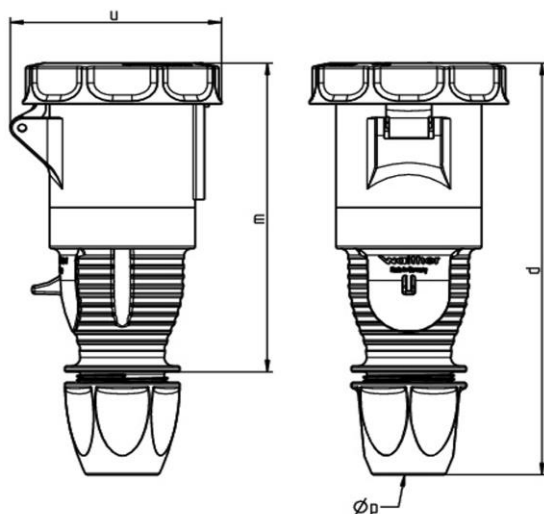

### Detailed product description

---

WALTER Coupler 63A 4P 50-500V 300-500Hz 2h IP67  
 made from PA6 material  
 with screw terminal  
 with cable gland

### Ordering Information

---

Order unit	Piece
Customs number	85366990
Net weight	
Packing quantity (VPE)	5
Length of the packaging	
Width of the packaging	
Depth of the packaging	
Gross weight(VPE)	

## Technical product data

IEC-ampere	63 A
Amperage acc. UL/CSA (for UL-version)	60 A
Number of poles	4
Voltage acc. EN 60309-2	50-500 V (>300-500 Hz) green
Clock hour position	2 h
Identification colour	Green
RAL-number	6025
Degree of protection (IP)	IP67
Connection system	Screwed terminal
Angle of plug	Straight
Cable entry	Swivel
Material	Plastic

## Dimension sheet

Amp.	63		
Pole	3	4	5
d	261	261	261
u	116	116	116
m	189	189	189
Øp	14-33	14-33	14-33