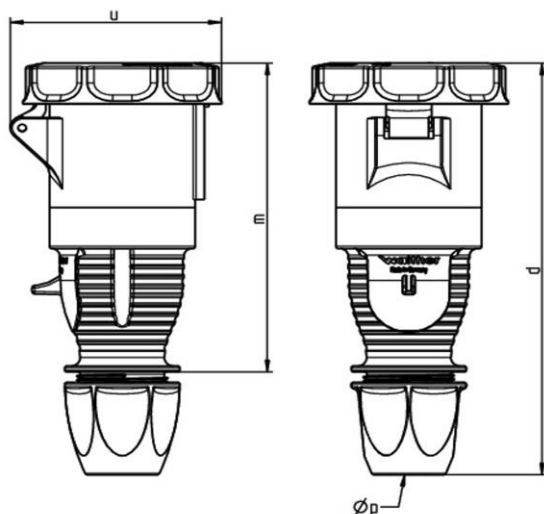

PRODUCT DATA SHEET

Part number 368404

EAN 4015609665266

Manufacturer WALTHER-WERKE

WEEE-Reg.-Number: DE 22131895

Product description

Waterproof coupler 63A 4P 4h with external cable gland

Product image

Detailed product description

WALTHER Coupler 63A 4P 110V 4h IP67
 made from PA6 material
 with screw terminal
 with cable gland

Ordering Information

Order unit	Piece
Customs number	85366990
Net weight	
Packing quantity (VPE)	10
Length of the packaging	
Width of the packaging	
Depth of the packaging	
Gross weight(VPE)	

Certificates

VDE certification	40000699	
EAC certification	BY112.02.01.020 06101	

Classification system

Classification system	ETIM_6.0
ETIM Class	EC001320

Technical product data

IEC-ampereage	63 A
Amperage acc. UL/CSA (for UL-version)	60 A
Number of poles	4
Voltage acc. EN 60309-2	110 V (50+60 Hz) yellow
Clock hour position	4 h
Identification colour	Yellow
RAL-number	1018
Degree of protection (IP)	IP67
Connection system	Screwed terminal
Angle of plug	Straight
Cable entry	Swivel
Material	Plastic

Dimension sheet

Amp.	63		
Pole	3	4	5
d	261	261	261
u	116	116	116
m	189	189	189
Øp	14-33	14-33	14-33