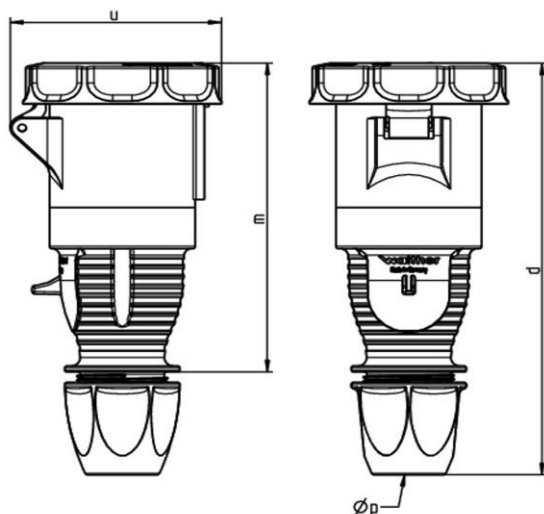

PRODUCT DATA SHEET

Part number **368407**

EAN **4015609662388**

Manufacturer **WALTER-WERKE**

WEEE-Reg.-Number: **DE 22131895**

Product description

Waterproof coupler 63A 4P 7h with external cable gland

Product image

Detailed product description

WALTER Coupler 63A 4P 500V 7h IP67
 made from PA6 material
 with screw terminal
 with cable gland

Ordering Information

Order unit	Piece
Customs number	85366990
Net weight	
Packing quantity (VPE)	5
Length of the packaging	
Width of the packaging	
Depth of the packaging	
Gross weight(VPE)	

Certificates

VDE certification **40000699**

EAC certification **BY112.02.01.020 06101**

Classification system

Classification system	ETIM_6.0
ETIM Class	EC001320

Technical product data

IEC-amperage	63 A
Amperage acc. UL/CSA (for UL-version)	60 A
Number of poles	4
Voltage acc. EN 60309-2	500 V (50+60 Hz) black
Clock hour position	7 h
Identification colour	Black
RAL-number	9005
Degree of protection (IP)	IP67
Connection system	Screwed terminal
Angle of plug	Straight
Cable entry	Swivel
Material	Plastic

Dimension sheet

Amp.	63		
Pole	3	4	5
d	261	261	261
u	116	116	116
m	189	189	189
Øp	14-33	14-33	14-33