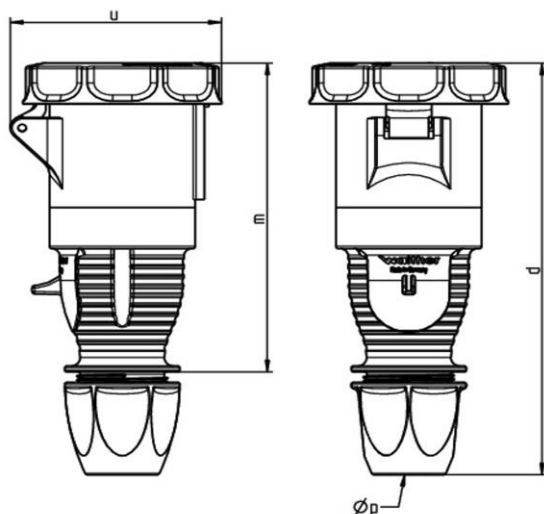

PRODUCT DATA SHEET

Part number 368409

EAN 4015609654802

Manufacturer WALTHER-WERKE

WEEE-Reg.-Number: DE 22131895

Product description

Waterproof coupler 63A 4P 9h with external cable gland

Product image

Detailed product description

WALTHER Coupler 63A 4P 230V 9h IP67
 made from PA6 material
 with screw terminal
 with cable gland

Ordering Information

Order unit	Piece
Customs number	85366990
Net weight	
Packing quantity (VPE)	5
Length of the packaging	
Width of the packaging	
Depth of the packaging	
Gross weight(VPE)	

Certificates

VDE certification 40000699

EAC certification BY112.02.01.020 06101

Classification system

Classification system	ETIM_6.0
ETIM Class	EC001320

Technical product data

IEC-ampereage	63 A
Amperage acc. UL/CSA (for UL-version)	60 A
Number of poles	4
Voltage acc. EN 60309-2	230 V (50+60 Hz) blue
Clock hour position	9 h
Identification colour	Blue
RAL-number	5002
Degree of protection (IP)	IP67
Connection system	Screwed terminal
Angle of plug	Straight
Cable entry	Swivel
Material	Plastic

Dimension sheet

Amp.	63		
Pole	3	4	5
d	261	261	261
u	116	116	116
m	189	189	189
Øp	14-33	14-33	14-33