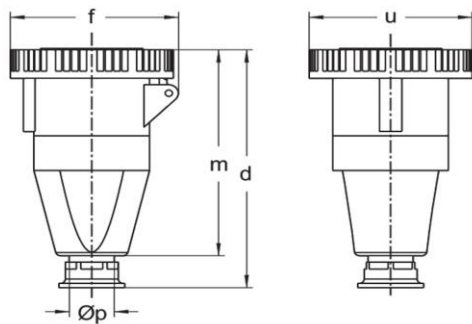

### Ordering Information

---

Order unit	Piece
Customs number	85366990
Net weight	0,722 kg
Packing quantity (VPE)	5
Length of the packaging	0,31 m
Width of the packaging	0,255 m
Depth of the packaging	0,15 m
Gross weight(VPE)	3,806 kg

## Technical product data

IEC-amperage	63 A
Amperage acc. UL/CSA (for UL-version)	60 A
Number of poles	3
Voltage acc. EN 60309-2	110 V (50+60 Hz) yellow
Clock hour position	4 h
Identification colour	Yellow
RAL-number	1018
Degree of protection (IP)	IP67
Connection system	Screwed terminal
Angle of plug	Straight
Cable entry	Swivel
Material	Plastic

## Dimension sheet

Amp.	16	63			125		
Pole	3	3	4	5	3	4	5
d	136	255	255	255	332	332	332
f	78	117	117	117	130	130	130
m	121	206	206	206	275	275	275
u	72	110	110	110	130	130	130
Øp	7,5 - 14,5	18 - 34,5	18 - 34,5	18 - 34,5	24 - 45	24 - 45	24 - 45