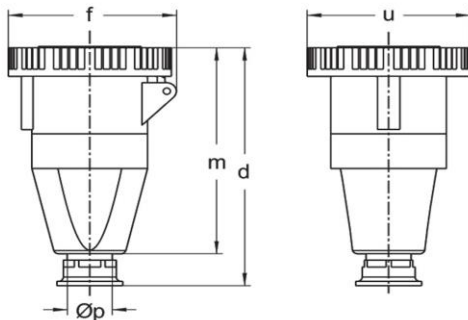

### Ordering Information

---

Order unit	Piece
Customs number	85366990
Net weight	0,796 kg
Packing quantity (VPE)	5
Length of the packaging	0,31 m
Width of the packaging	0,255 m
Depth of the packaging	0,15 m
Gross weight(VPE)	4,176 kg

## Technical product data

IEC-amperage	63 A
Amperage acc. UL/CSA (for UL-version)	60 A
Number of poles	4
Voltage acc. EN 60309-2	110 V (50+60 Hz) yellow
Clock hour position	4 h
Identification colour	Yellow
RAL-number	1018
Degree of protection (IP)	IP67
Connection system	Screwed terminal
Angle of plug	Straight
Cable entry	Swivel
Material	Plastic

## Dimension sheet

Amp.	63				125		
Pole	3	3	4	5	3	4	5
d	136	255	255	255	332	332	332
f	78	117	117	117	130	130	130
m	121	206	206	206	275	275	275
u	72	110	110	110	130	130	130
Øp	7,5 - 14,5	18 - 34,5	18 - 34,5	18 - 34,5	24 - 45	24 - 45	24 - 45