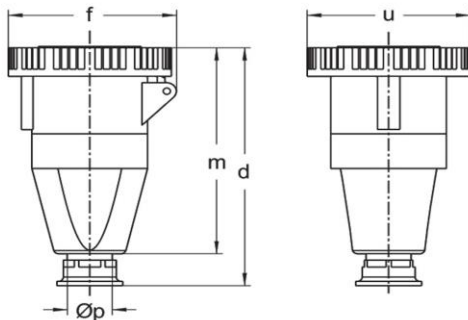

Detailed product description

WALTHER Coupler 63A 4P 50-500V 100-300Hz 10h IP67

made from PA6 material

with screw terminal

with cable gland

Ordering Information

Order unit	Piece
Customs number	85366990
Net weight	0,796 kg
Packing quantity (VPE)	5
Length of the packaging	0,31 m
Width of the packaging	0,255 m
Depth of the packaging	0,15 m
Gross weight(VPE)	4,176 kg

ETIM_6.0

ETIM Class

EC001320

Technical product data

IEC-amperage	63 A
Amperage acc. UL/CSA (for UL-version)	60 A
Number of poles	4
Voltage acc. EN 60309-2	50-500 V (100-300 Hz) green
Clock hour position	10 h
Identification colour	Green
RAL-number	6025
Degree of protection (IP)	IP67
Connection system	Screwed terminal
Angle of plug	Straight
Cable entry	Swivel
Material	Plastic

Dimension sheet

Amp.	16				63			125		
Pole	3	3	4	5	3	4	5	3	4	5
d	136	255	255	255	332	332	332	332	332	332
f	78	117	117	117	130	130	130	130	130	130
m	121	206	206	206	275	275	275	275	275	275
u	72	110	110	110	130	130	130	130	130	130
Øp	7,5 - 14,5	18 - 34,5	18 - 34,5	18 - 34,5	24 - 45	24 - 45	24 - 45	24 - 45	24 - 45	24 - 45