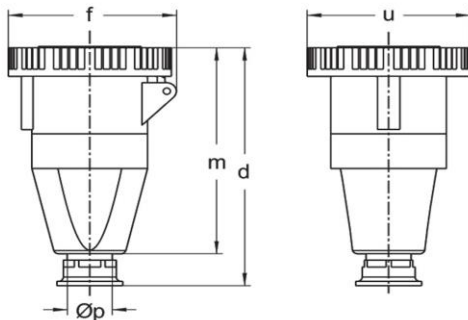

### Ordering Information

---

Order unit	Piece
Customs number	85366990
Net weight	1,536 kg
Packing quantity (VPE)	2
Length of the packaging	0,31 m
Width of the packaging	0,255 m
Depth of the packaging	0,15 m
Gross weight(VPE)	3,268 kg

## Technical product data

IEC-amperage	125 A
Amperage acc. UL/CSA (for UL-version)	100 A
Number of poles	4
Voltage acc. EN 60309-2	110 V (50+60 Hz) yellow
Clock hour position	4 h
Identification colour	Yellow
RAL-number	1018
Degree of protection (IP)	IP67
Connection system	Screwed terminal
Angle of plug	Straight
Cable entry	Swivel
Material	Plastic

## Dimension sheet

Amp.	16				63			125		
Pole	3	3	4	5	3	4	5	3	4	5
d	136	255	255	255	332	332	332			
f	78	117	117	117	130	130	130			
m	121	206	206	206	275	275	275			
u	72	110	110	110	130	130	130			
Øp	7,5 - 14,5	18 - 34,5	18 - 34,5	18 - 34,5	24 - 45	24 - 45	24 - 45			