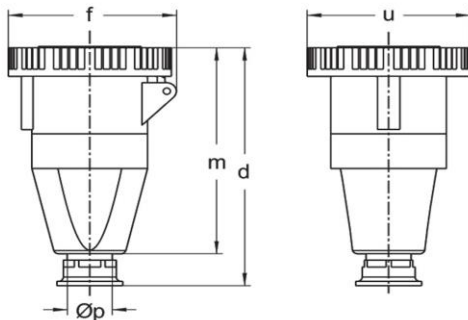

Detailed product description

WALTHER Coupler 125A 4P 230V 9h IP67

made from PA6 material

with screw terminal

and cable gland

Ordering Information

Order unit	Piece
Customs number	85366990
Net weight	1,536 kg
Packing quantity (VPE)	2
Length of the packaging	0,385 m
Width of the packaging	0,19 m
Depth of the packaging	0,18 m
Gross weight(VPE)	3,274 kg

ETIM_6.0

ETIM Class

EC001320

Technical product data

IEC-amperage	125 A
Amperage acc. UL/CSA (for UL-version)	100 A
Number of poles	4
Voltage acc. EN 60309-2	230 V (50+60 Hz) blue
Clock hour position	9 h
Identification colour	Blue
RAL-number	5002
Degree of protection (IP)	IP67
Connection system	Screwed terminal
Angle of plug	Straight
Cable entry	Swivel
Material	Plastic

Dimension sheet

Amp.	16				63			125		
Pole	3	3	4	5	3	4	5	3	4	5
d	136	255	255	255	332	332	332	332	332	332
f	78	117	117	117	130	130	130	130	130	130
m	121	206	206	206	275	275	275	275	275	275
u	72	110	110	110	130	130	130	130	130	130
Øp	7,5 - 14,5	18 - 34,5	18 - 34,5	18 - 34,5	24 - 45	24 - 45	24 - 45	24 - 45	24 - 45	24 - 45