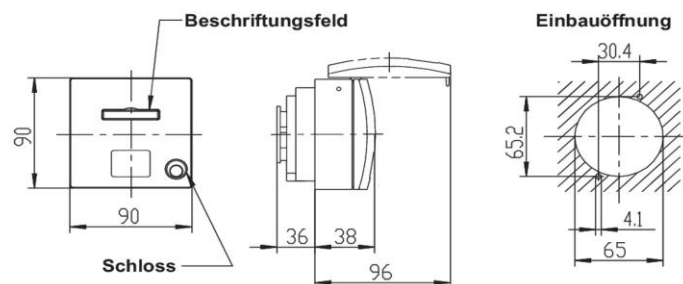

Classification system

Classification system	ETIM_6.0
ETIM Class	EC001318

Technical product data

Current supply	CEE 16 A
Number of poles	3
Voltage acc. EN 60309-2	230 V (50+60 Hz) blue
Clock hour position	6 h
Identification colour	Blue
Construction type	Equipment mounted socket outlet (under plaster)
Configuration	Cover with text label and lock
Colour	Grey
RAL-number	7035

Dimension sheet

16 A Geräte