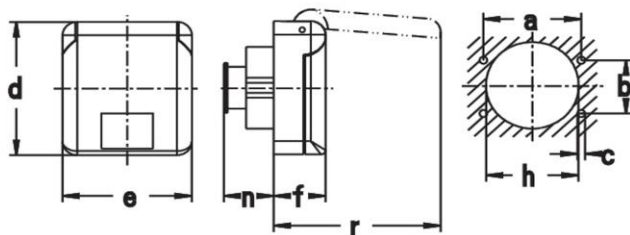

The flat cover allows a low housing height
 and is therefore suitable for prestigious areas.

Ordering Information

Order unit	Piece
Customs number	85366990
Net weight	0,153 kg
Packing quantity (VPE)	10
Length of the packaging	0,31 m
Width of the packaging	0,163 m
Depth of the packaging	0,113 m
Gross weight(VPE)	1,642 kg

Dimension sheet

Amp.	16
Pole	3
a	53
b	32
c	4,2
d	80
e	70
f	28
h	50
n	29
r	91

Befestigungsmaß = a + b,
 Flanschmaß = d + e