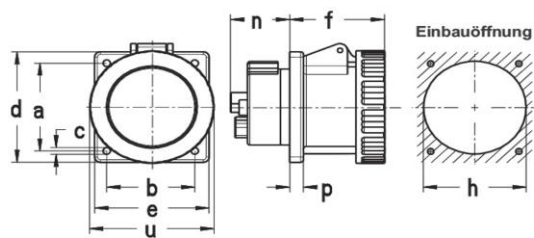

Product image

Detailed product description

WALTHER Panel socket 32A 5P 230V 9h IP67
 straight
 made from PA6 material
 finger-safe in accordance with BGV A3
 soft transition
 radius from flange to collar
 flange 75x75
 fixing center 60x60

Ordering Information

| | |
|-------------------------|----------|
| Order unit | Piece |
| Customs number | 85366990 |
| Net weight | 0,278 kg |
| Packing quantity (VPE) | 10 |
| Length of the packaging | 0,31 m |
| Width of the packaging | 0,255 m |
| Depth of the packaging | 0,15 m |
| Gross weight(VPE) | 2,976 kg |

| | |
|-----------------------|----------|
| Classification system | ETIM_6.0 |
| ETIM Class | EC001317 |

Technical product data

| | |
|---------------------------------------|-----------------------|
| IEC-amperage | 32 A |
| Amperage acc. UL/CSA (for UL-version) | 30 A |
| Number of poles | 5 |
| Voltage acc. EN 60309-2 | 230 V (50+60 Hz) blue |
| Clock hour position | 9 h |
| Identification colour | Blue |
| RAL-number | 5002 |
| Degree of protection (IP) | IP67 |
| Connection system | Screwed terminal |
| Angle of plug | Straight |
| Material | Plastic |
| Flange size vertical | 75 mm |
| Drill hole distance vertical | 60 mm |
| Flange size horizontal | 75 mm |
| Drill hole distance horizontal | 60 mm |

Dimension sheet

| Amp. | 16 | | | 32 | | | 63 | | |
|------|-----|-----|-----|-----|-----|-----|-----|-----|-----|
| Pole | 3 | 4 | 5 | 3 | 4 | 5 | 3 | 4 | 5 |
| a | 47 | 60 | 60 | 60 | 60 | 60 | 85 | 85 | 85 |
| b | 47 | 60 | 60 | 60 | 60 | 60 | 77 | 77 | 77 |
| c | 5,5 | 5,5 | 5,5 | 5,5 | 5,5 | 5,5 | 6,5 | 6,5 | 6,5 |
| d | 62 | 75 | 75 | 75 | 75 | 75 | 107 | 107 | 107 |
| e | 62 | 75 | 75 | 75 | 75 | 75 | 100 | 100 | 100 |
| f | 52 | 52 | 52 | 65 | 65 | 65 | 83 | 83 | 83 |
| h | 46 | 60 | 60 | 60 | 60 | 60 | 90 | 90 | 90 |
| n | 28 | 28 | 28 | 27 | 27 | 27 | 52 | 52 | 52 |
| p | 6 | 9 | 9 | 9 | 9 | 9 | 12 | 12 | 12 |
| u | 72 | 81 | 88 | 96 | 96 | 103 | 110 | 110 | 110 |