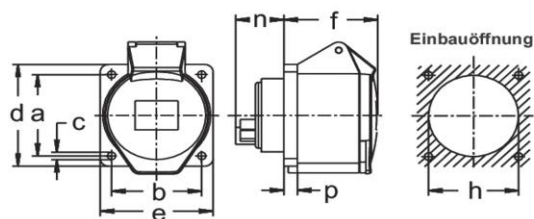

### Ordering Information

---

Order unit	Piece
Customs number	85366990
Net weight	0,645 kg
Packing quantity (VPE)	5
Length of the packaging	0,31 m
Width of the packaging	0,255 m
Depth of the packaging	0,15 m
Gross weight(VPE)	3,421 kg

## Technical product data

IEC-amperage	63 A
Amperage acc. UL/CSA (for UL-version)	60 A
Number of poles	4
Voltage acc. EN 60309-2	400 V (50+60 Hz) red
Clock hour position	6 h
Identification colour	Red
Degree of protection (IP)	IP44
Connection system	Screwed terminal
Angle of plug	Straight
Material	Plastic
Military model	False
Flange size vertical	107 mm
Drill hole distance vertical	85 mm
Flange size horizontal	100 mm
Drill hole distance horizontal	77 mm

## Dimension sheet

Amp.	16			32			63		
Pole	3	4	5	3	4	5	3	4	5
a	60	60	60	60	60	60	85	85	85
b	60	60	60	60	60	60	77	77	77
c	5,5	5,5	5,5	5,5	5,5	5,5	6,5	6,5	6,5
d	62	75	75	75	75	75	107	107	107
e	62	75	75	75	75	75	100	100	100
f	52	53	53	65	65	65	85	85	85
h	46	60	60	60	60	60	90	90	90
n	28	28	28	27	27	27	52	52	52
p	6	9	9	9	9	9	12	12	12