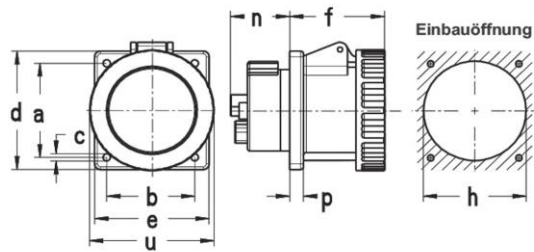

Detailed product description

WALTHER Panel socket 63A 5P 400V 6h IP67
 straight
 made from PA6 material
 finger-safe in accordance with BGV A3
 soft transition
 radius from flange to collar
 flange 107x100
 fixing center 85x77

Ordering Information

| | |
|-------------------------|----------|
| Order unit | Piece |
| Customs number | 85366990 |
| Net weight | 0,801 kg |
| Packing quantity (VPE) | 5 |
| Length of the packaging | 0,31 m |
| Width of the packaging | 0,255 m |
| Depth of the packaging | 0,15 m |
| Gross weight(VPE) | 4,201 kg |

| | |
|-----------------------|----------|
| Classification system | ETIM_6.0 |
| ETIM Class | EC001317 |

Technical product data

| | |
|---------------------------------------|----------------------|
| IEC-amperage | 63 A |
| Amperage acc. UL/CSA (for UL-version) | 60 A |
| Number of poles | 5 |
| Voltage acc. EN 60309-2 | 400 V (50+60 Hz) red |
| Clock hour position | 6 h |
| Identification colour | Red |
| RAL-number | 3000 |
| Degree of protection (IP) | IP67 |
| Connection system | Screwed terminal |
| Angle of plug | Straight |
| Material | Plastic |
| Military model | False |
| Flange size vertical | 107 mm |
| Drill hole distance vertical | 85 mm |
| Flange size horizontal | 100 mm |
| Drill hole distance horizontal | 77 mm |

Dimension sheet

| Amp. | 16 | | | 32 | | | 63 | | |
|------|-----|-----|-----|-----|-----|-----|-----|-----|-----|
| Pole | 3 | 4 | 5 | 3 | 4 | 5 | 3 | 4 | 5 |
| a | 47 | 60 | 60 | 60 | 60 | 60 | 85 | 85 | 85 |
| b | 47 | 60 | 60 | 60 | 60 | 60 | 77 | 77 | 77 |
| c | 5,5 | 5,5 | 5,5 | 5,5 | 5,5 | 5,5 | 6,5 | 6,5 | 6,5 |
| d | 62 | 75 | 75 | 75 | 75 | 75 | 107 | 107 | 107 |
| e | 62 | 75 | 75 | 75 | 75 | 75 | 100 | 100 | 100 |
| f | 52 | 52 | 52 | 65 | 65 | 65 | 83 | 83 | 83 |
| h | 46 | 60 | 60 | 60 | 60 | 60 | 90 | 90 | 90 |
| n | 28 | 28 | 28 | 27 | 27 | 27 | 52 | 52 | 52 |
| p | 6 | 9 | 9 | 9 | 9 | 9 | 12 | 12 | 12 |
| u | 72 | 81 | 88 | 96 | 96 | 103 | 110 | 110 | 110 |