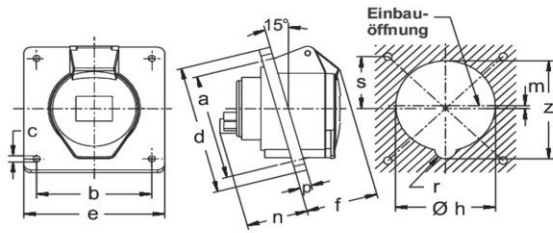

Ordering Information

| | |
|-------------------------|----------|
| Order unit | Piece |
| Customs number | 85366990 |
| Net weight | 0,218 kg |
| Packing quantity (VPE) | 10 |
| Length of the packaging | 0,31 m |
| Width of the packaging | 0,255 m |
| Depth of the packaging | 0,15 m |
| Gross weight(VPE) | 2,376 kg |

Classification system

| | |
|-----------------------|----------|
| Classification system | ETIM_6.0 |
| ETIM Class | EC001317 |

Technical product data

| | |
|---------------------------------------|-------------------------|
| IEC-amperage | 32 A |
| Amperage acc. UL/CSA (for UL-version) | 30 A |
| Number of poles | 3 |
| Voltage acc. EN 60309-2 | 110 V (50+60 Hz) yellow |
| Clock hour position | 4 h |
| Identification colour | Yellow |
| RAL-number | 1018 |
| Degree of protection (IP) | IP44 |
| Connection system | Screwed terminal |
| Angle of plug | Angled |
| Material | Plastic |
| Military model | False |
| Flange size vertical | 100 mm |
| Drill hole distance vertical | 85 mm |
| Flange size horizontal | 92 mm |
| Drill hole distance horizontal | 77 mm |

Dimension sheet

| Amp. | 16 | | 32 | | | 63 | | |
|------|------|------|-----|------|------|-----|------|------|
| Pole | 4 | 5 | 3 | 4 | 5 | 3 | 4 | 5 |
| a | 85 | 85 | 85 | 85 | 85 | 85 | 85 | 85 |
| b | 77 | 77 | 77 | 77 | 77 | 77 | 77 | 77 |
| c | 5,5 | 5,5 | 5,5 | 5,5 | 5,5 | 6,5 | 6,5 | 6,5 |
| d | 100 | 100 | 100 | 100 | 100 | 107 | 107 | 107 |
| e | 92 | 92 | 92 | 92 | 92 | 100 | 100 | 100 |
| f | 51 | 51 | 52 | 52 | 56 | 79 | 79 | 79 |
| h | 75 | 70 | 75 | 75 | 78 | 81 | 81 | 84 |
| m | 2 | 2 | -/- | 2,5 | 2,5 | -/- | 3 | 3 |
| n | 38 | 38 | 47 | 47 | 47 | 64 | 64 | 64 |
| p | 9 | 9 | 9 | 9 | 9 | 12 | 12 | 12 |
| r | 7,5 | 7,5 | 7,5 | 7,5 | 8,5 | 8 | 8 | 9 |
| s | 42,5 | 42,5 | -/- | 42,5 | 42,5 | -/- | 42,5 | 42,5 |
| y | -/- | -/- | 80 | 80 | -/- | 85 | 85 | -/- |
| z | 85 | 74 | 85 | 85 | 85 | 90 | 90 | 90 |