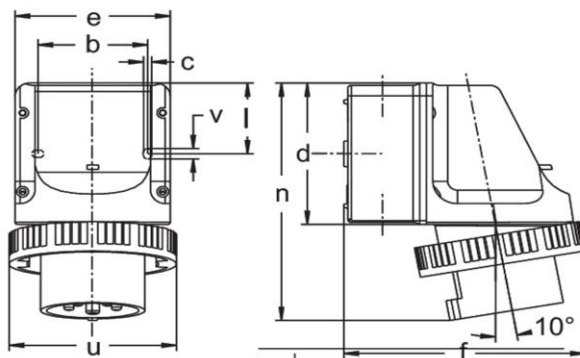

Product image

Detailed product description

WALTHER Wall appliance inlet 32A 4P 230V 9h IP67
 made from PA6 material
 for internal fixing
 with two cable entries both top and bottom
 and one floor entry (knock-out)

Ordering Information

Order unit	Piece
Customs number	85366990
Net weight	0,427 kg
Packing quantity (VPE)	5
Length of the packaging	
Width of the packaging	
Depth of the packaging	
Gross weight(VPE)	2,135 kg

Dimension sheet

Amp.	16			32		
	3	4	5	3	4	5
b	66,5	66,5	66,5	66,5	66,5	66,5
c	5	5	5	5	5	5
d	96	96	96	96	96	96
e	95	95	95	95	95	95
f	140	140	140	147	147	150
l	47,5	47,5	47,5	47,5	47,5	47,5
n	154	154	154	164	164	164
u	72	81	88	96	96	103
v	7	7	7	7	7	7
M	20/25	20/25	20/25	20/25	20/25	20/25