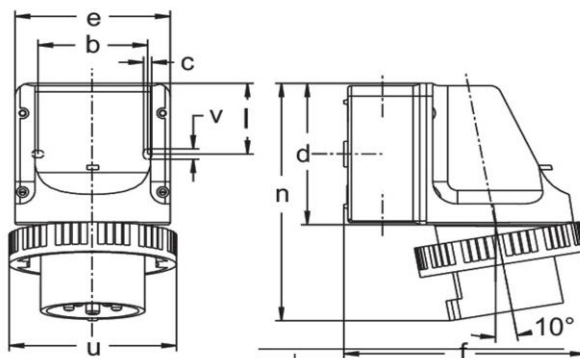

Product Image

Detailed product description

WALTHER wall appliance inlet 32A 5P 400V 6h IP67
 made from PA6 material
 with two cable entries both top and bottom
 and one knock-out floor entry
 for internal fixing

Ordering Information

Order unit	Piece
Customs number	85366990
Net weight	0,4484 kg
Packing quantity (VPE)	5
Length of the packaging	
Width of the packaging	
Depth of the packaging	
Gross weight(VPE)	2,242 kg

Certificates

VDE certification 123022

Classification system

Classification system	ETIM_6.0
ETIM Class	EC001319

Technical product data

IEC-amperage	32 A
Amperage acc. UL/CSA (for UL-version)	30 A
Number of poles	5
Voltage acc. EN 60309-2	400 V (50+60 Hz) red
Clock hour position	6 h
Identification colour	Red
RAL-number	3000
Degree of protection (IP)	IP67
Connection system	Screwed terminal
Connection type	Wall mounted plug
Angle of plug	Angled
Material	Plastic

Dimension sheet

Amp.	16			32		
Pole	3	4	5	3	4	5
b	66,5	66,5	66,5	66,5	66,5	66,5
c	5	5	5	5	5	5
d	96	96	96	96	96	96
e	95	95	95	95	95	95
f	140	140	140	147	147	150
l	47,5	47,5	47,5	47,5	47,5	47,5
n	154	154	154	164	164	164
u	72	81	88	96	96	103
v	7	7	7	7	7	7
M	20/25	20/25	20/25	20/25	20/25	20/25