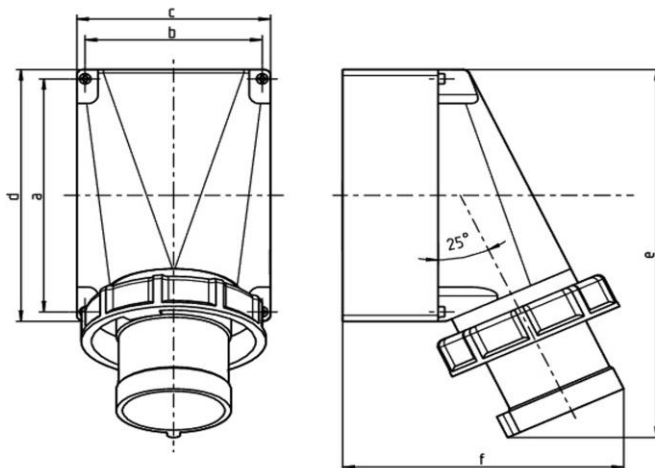

Similar image

Detailed product description

WALTHER Wall appliance inlet 63A 4P 50-500V 300-500Hz 2h IP67
 made from PA6 material
 with one top cable entry
 with non-nickel-plated contacts
 and pilot contact
 for external fixing

Ordering Information

Order unit	Piece
Customs number	85366990
Net weight	0,827 kg
Packing quantity (VPE)	2
Length of the packaging	
Width of the packaging	
Depth of the packaging	
Gross weight(VPE)	1,654 kg

Classification system

Classification system	ETIM_6.0
ETIM Class	EC001319

Technical product data

IEC-amperage	63 A
Amperage acc. UL/CSA (for UL-version)	60 A
Number of poles	4
Voltage acc. EN 60309-2	50-500 V (>300-500 Hz) green
Clock hour position	2 h
Identification colour	Green
RAL-number	6025
Degree of protection (IP)	IP67
Connection system	Screwed terminal
Connection type	Wall mounted plug
Angle of plug	Angled
Material	Plastic

Dimension sheet

Amp.	63		
Pole	3	4	5
a	136	120	120
b	104	104	104
c	118	118	118
d	170	170	170
e	250	250	250
f	171	171	171
M	40	40	40