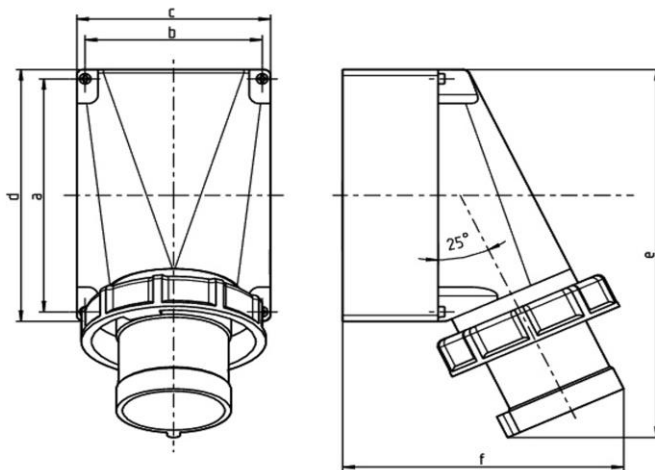

Product image

Detailed product description

WALTHER Wall appliance inlet 63A 4P 500V 7h IP67
 made from PA6 material
 with non-nickel-plated contacts
 with with one top cable entry
 and pilot contact
 for external fixing

Ordering Information

Order unit	Piece
Customs number	85366990
Net weight	0,827 kg
Packing quantity (VPE)	2
Length of the packaging	
Width of the packaging	
Depth of the packaging	
Gross weight(VPE)	1,654 kg

Dimension sheet

Amp.	63		
Pole	3	4	5
a	136	120	120
b	104	104	104
c	118	118	118
d	170	170	170
e	250	250	250
f	171	171	171
M	40	40	40