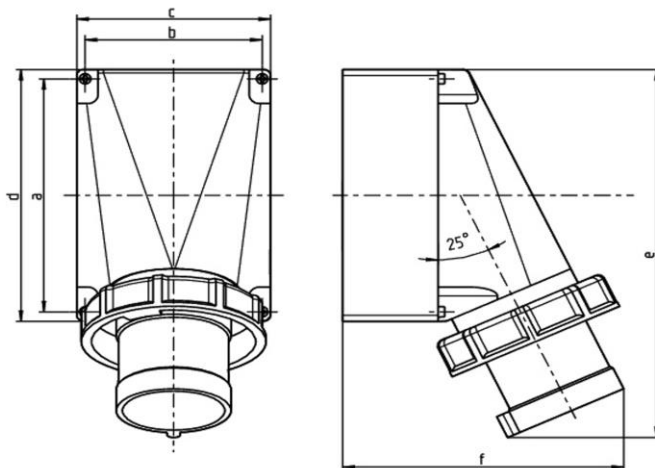

Ordering Information

Order unit	Piece
Customs number	85366990
Net weight	0,827 kg
Packing quantity (VPE)	2
Length of the packaging	
Width of the packaging	
Depth of the packaging	
Gross weight(VPE)	1,654 kg

Dimension sheet

Amp.	63		
Pole	3	4	5
a	136	120	120
b	104	104	104
c	118	118	118
d	170	170	170
e	250	250	250
f	171	171	171
M	40	40	40