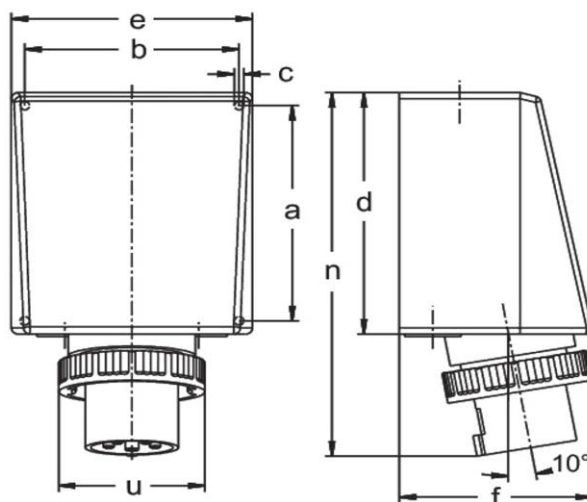

### Product description

---

Waterproof wall appliance inlet for internal fixing  
 125A 4P 10h with two cable entries both top and  
 bottom with terminal set

Similar image

### Detailed product description

---

WALTHER Wall appliance inlet 125A 4P 50-500V 100-300Hz 10h IP67  
 made from PA6 material  
 for internal fixing  
 1xM50 and 1xM20 top cable entries  
 and 2xM40 bottom cable entries  
 with terminal set 4x50 qmm

## Technical product data

IEC-amperage	125 A
Amperage acc. UL/CSA (for UL-version)	100 A
Number of poles	4
Voltage acc. EN 60309-2	50-500 V (100-300 Hz) green
Clock hour position	10 h
Identification colour	Green
RAL-number	6025
Degree of protection (IP)	IP67
Connection system	Screwed terminal
Connection type	Wall mounted plug
Angle of plug	Angled
Material	Plastic

## Dimension sheet

Amp.	125		
Pole	3	4	5
a	240	240	240
b	200	200	200
c	7	7	7
d	263	263	263
e	220	220	220
f	175	175	175
n	390	390	390
u	130	130	130
M1	50/20	50/20	50/20
M2	40	40	40