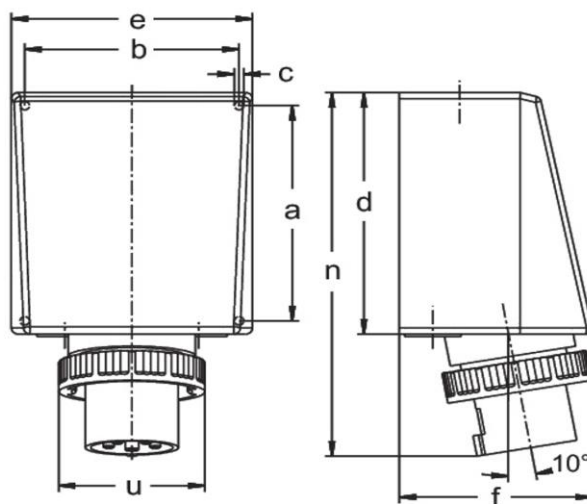

PRODUCT DATA SHEET

Part number	678504OK
EAN	4015609169542
Manufacturer	WALTHER-WERKE
WEEE-Reg.-Number:	DE 22131895

Product description

Waterproof wall appliance inlet for internal fixing
 125A 5P 4h with two cable entries both top and
 bottom without terminal set

Similar image

Detailed product description

WALTHER Wall appliance inlet 125A 5P 110V 4h IP67
 made from PA6 material
 for internal fixing
 1xM50 and 1xM20 top cable entries
 and 2xM40 bottom cable entries
 without terminal set

Ordering Information

Order unit	Piece
Customs number	85366990
Net weight	2,25 kg
Packing quantity (VPE)	1
Length of the packaging	
Width of the packaging	
Depth of the packaging	
Gross weight(VPE)	2,25 kg

Dimension sheet

Amp.	125		
Pole	3	4	5
a	240	240	240
b	200	200	200
c	7	7	7
d	263	263	263
e	220	220	220
f	175	175	175
n	390	390	390
u	130	130	130
M1	50/20	50/20	50/20
M2	40	40	40