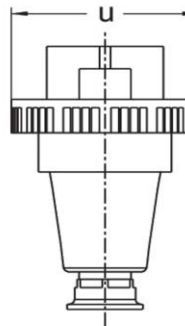

### Ordering Information

---

Order unit	Piece
Customs number	85366990
Net weight	0,3115 kg
Packing quantity (VPE)	10
Length of the packaging	
Width of the packaging	
Depth of the packaging	
Gross weight(VPE)	3,115 kg

## Technical product data

IEC-amperage	32 A
Number of poles	5
Voltage acc. EN 60309-2	500 V (50+60 Hz) black
Clock hour position	7 h
Identification colour	Black
RAL-number	9005
Degree of protection (IP)	IP67
Connection system	Screwed terminal
Cable entry	Swivel
Angle of plug	Straight
Material	Plastic

## Dimension sheet

Amp.	16		32
Pole	3	5	5
d	126	139	166
m	110	114	135
n	37	37	46
u	72	88	103
Øp	7,5-12,5	10-19,5	18-24,5