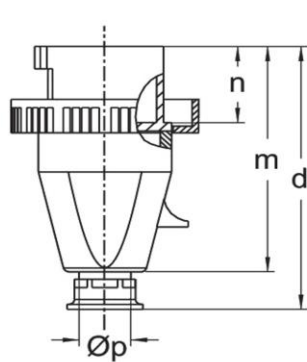

### Detailed product description

---

WALTHER CEPro Plug 32A 5P 500V 7h IP67

made from PA6 material

for maximum ten control contacts

with cable gland

a compact solution for power and control

### Ordering Information

---

Order unit	Piece
Customs number	85366990
Net weight	0,3115 kg
Packing quantity (VPE)	10
Length of the packaging	
Width of the packaging	
Depth of the packaging	
Gross weight(VPE)	3,115 kg

## Technical product data

IEC-amperage	32 A
Number of poles	5
Voltage acc. EN 60309-2	500 V (50+60 Hz) black
Clock hour position	7 h
Identification colour	Black
RAL-number	9005
Degree of protection (IP)	IP67
Connection system	Screwed terminal
Cable entry	Swivel
Angle of plug	Straight
Material	Plastic

## Dimension sheet

Amp.	16		32
Pole	3	5	5
d	126	139	166
m	110	114	135
n	37	37	46
u	72	88	103
Øp	7,5-12,5	10-19,5	18-24,5