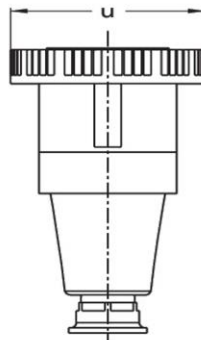

Detailed product description

WALTHER CEPro Coupler 16A 3P 110V 4h IP67

made from PA6 material

for maximum six control contacts

with cable gland

a compact solution for power and control

Ordering Information

Order unit	Piece
Customs number	85366990
Net weight	0,178 kg
Packing quantity (VPE)	10
Length of the packaging	
Width of the packaging	
Depth of the packaging	
Gross weight(VPE)	1,78 kg

Classification system

Classification system ETIM_6.0

ETIM Class

EC001320

Technical product data

IEC-amperage	16 A
Number of poles	3
Voltage acc. EN 60309-2	110 V (50+60 Hz) yellow
Clock hour position	4 h
Identification colour	Yellow
RAL-number	1018
Degree of protection (IP)	IP67
Connection system	Screwed terminal
Angle of plug	Straight
Cable entry	Swivel
Material	Plastic

Dimension sheet

Amp.	16		32
	3	5	5
d	136	150	177
f	78	91	105
m	121	126	149
u	72	88	103
Øp	7,5-12,5	10-19,5	18-24,5