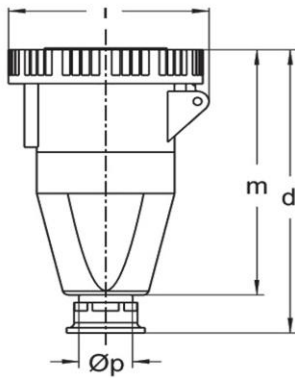

Detailed product description

WALTHER CEPro Coupler 16A 3P 110V 4h IP67

made from PA6 material

for maximum six control contacts

with cable gland

a compact solution for power and control

Ordering Information

Order unit	Piece
Customs number	85366990
Net weight	0,178 kg
Packing quantity (VPE)	10
Length of the packaging	
Width of the packaging	
Depth of the packaging	
Gross weight(VPE)	1,78 kg

Classification system

Classification system ETIM_6.0

ETIM Class

EC001320

Technical product data

IEC-amperage	16 A
Number of poles	3
Voltage acc. EN 60309-2	110 V (50+60 Hz) yellow
Clock hour position	4 h
Identification colour	Yellow
RAL-number	1018
Degree of protection (IP)	IP67
Connection system	Screwed terminal
Angle of plug	Straight
Cable entry	Swivel
Material	Plastic

Dimension sheet

Amp.	16		32
	3	5	5
d	136	150	177
f	78	91	105
m	121	126	149
u	72	88	103
Øp	7,5-12,5	10-19,5	18-24,5