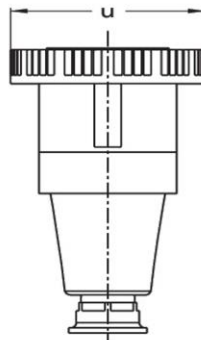

Detailed product description

WALThER CEPro Coupler 16A 3P 400V 9h IP67

made from PA6 material

for maximum six control contacts

with cable gland

a compact solution for power and control

Ordering Information

Order unit	Piece
Customs number	85366990
Net weight	0,178 kg
Packing quantity (VPE)	10
Length of the packaging	
Width of the packaging	
Depth of the packaging	
Gross weight(VPE)	1,78 kg

Classification system

Classification system ETIM_6.0

ETIM Class

EC001320

Technical product data

IEC-amperage	16 A
Number of poles	3
Voltage acc. EN 60309-2	400 V (50+60 Hz) red
Clock hour position	9 h
Identification colour	Red
RAL-number	3000
Degree of protection (IP)	IP67
Connection system	Screwed terminal
Angle of plug	Straight
Cable entry	Swivel
Material	Plastic

Dimension sheet

Amp.	16		32
	3	5	5
d	136	150	177
f	78	91	105
m	121	126	149
u	72	88	103
Øp	7,5-12,5	10-19,5	18-24,5