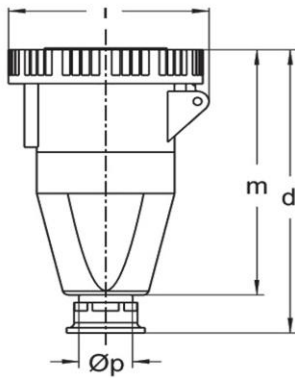

Detailed product description

WALThER CEPro Coupler 16A 3P 400V 9h IP67

made from PA6 material

for maximum six control contacts

with cable gland

a compact solution for power and control

Ordering Information

Order unit	Piece
Customs number	85366990
Net weight	0,178 kg
Packing quantity (VPE)	10
Length of the packaging	
Width of the packaging	
Depth of the packaging	
Gross weight(VPE)	1,78 kg

Classification system

Classification system ETIM_6.0

ETIM Class

EC001320

Technical product data

IEC-amperage	16 A
Number of poles	3
Voltage acc. EN 60309-2	400 V (50+60 Hz) red
Clock hour position	9 h
Identification colour	Red
RAL-number	3000
Degree of protection (IP)	IP67
Connection system	Screwed terminal
Angle of plug	Straight
Cable entry	Swivel
Material	Plastic

Dimension sheet

Amp.	16		32
	3	5	5
d	136	150	177
f	78	91	105
m	121	126	149
u	72	88	103
Øp	7,5-12,5	10-19,5	18-24,5