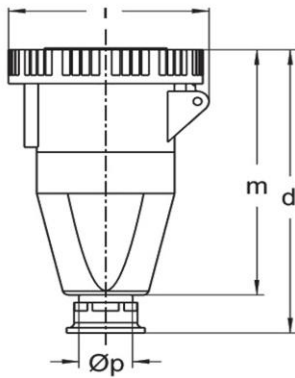

Detailed product description

WALTHER CEPro Coupler 32A 5P 110V 4h IP67

made from PA6 material

for maximum ten control contacts

with cable gland

a compact solution for power and control

Ordering Information

Order unit Piece

Classification system ETIM_6.0

ETIM Class

EC001320

Technical product data

IEC-amperage	32 A
Number of poles	5
Voltage acc. EN 60309-2	110 V (50+60 Hz) yellow
Clock hour position	4 h
Identification colour	Yellow
RAL-number	1018
Degree of protection (IP)	IP67
Connection system	Screwed terminal
Angle of plug	Straight
Cable entry	Swivel
Material	Plastic

Dimension sheet

Amp.	16		32
Pole	3	5	5
d	136	150	177
f	78	91	105
m	121	126	149
u	72	88	103
$\varnothing p$	7,5-12,5	10-19,5	18-24,5