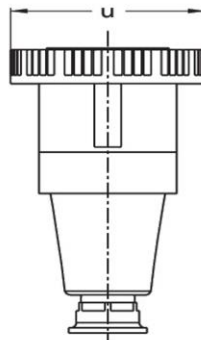

Detailed product description

WALTHER CEPro Coupler 32A 5P 110V 4h IP67

made from PA6 material

for maximum ten control contacts

with cable gland

a compact solution for power and control

Ordering Information

Order unit Piece

Customs number 85366990

Net weight 0,384 kg

Packing quantity (VPE) 10

Length of the packaging

Width of the packaging

Depth of the packaging

Gross weight(VPE) 3,84 kg

Classification system

Classification system ETIM_6.0

ETIM Class

EC001320

Technical product data

IEC-amperage	32 A
Number of poles	5
Voltage acc. EN 60309-2	110 V (50+60 Hz) yellow
Clock hour position	4 h
Identification colour	Yellow
RAL-number	1018
Degree of protection (IP)	IP67
Connection system	Screwed terminal
Angle of plug	Straight
Cable entry	Swivel
Material	Plastic

Dimension sheet

Amp.	16		32
Pole	3	5	5
d	136	150	177
f	78	91	105
m	121	126	149
u	72	88	103
$\varnothing p$	7,5-12,5	10-19,5	18-24,5