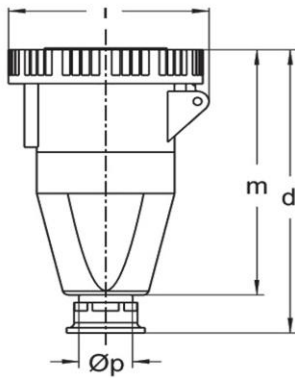

### Technical product data

IEC-amperage	32 A
Number of poles	5
Voltage acc. EN 60309-2	500 V (50+60 Hz) black
Clock hour position	7 h
Identification colour	Black
RAL-number	9005
Degree of protection (IP)	IP67
Connection system	Screwed terminal
Angle of plug	Straight
Cable entry	Swivel
Material	Plastic

### Dimension sheet

Amp.	16		32
Pole	3	5	5
d	136	150	177
f	78	91	105
m	121	126	149
u	72	88	103
Øp	7,5-12,5	10-19,5	18-24,5