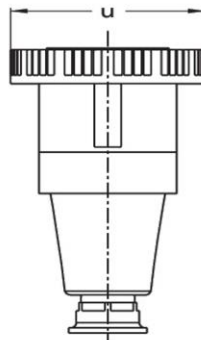

### Technical product data

IEC-amperage	32 A
Number of poles	5
Voltage acc. EN 60309-2	500 V (50+60 Hz) black
Clock hour position	7 h
Identification colour	Black
RAL-number	9005
Degree of protection (IP)	IP67
Connection system	Screwed terminal
Angle of plug	Straight
Cable entry	Swivel
Material	Plastic

### Dimension sheet

Amp.	16		32
Pole	3	5	5
d	136	150	177
f	78	91	105
m	121	126	149
u	72	88	103
Øp	7,5-12,5	10-19,5	18-24,5