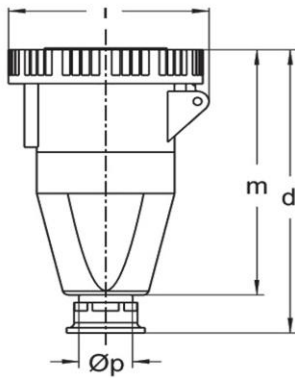

Detailed product description

WALTHER CEPro Coupler 32A 5P 230V 9h IP67

made from PA6 material

for maximum ten control contacts

with cable gland

a compact solution for power and control

Ordering Information

Order unit	Piece
Customs number	85366990
Net weight	0,384 kg
Packing quantity (VPE)	10
Length of the packaging	
Width of the packaging	
Depth of the packaging	
Gross weight(VPE)	3,84 kg

Classification system

Classification system ETIM_6.0

ETIM Class

EC001320

Technical product data

IEC-amperage	32 A
Number of poles	5
Voltage acc. EN 60309-2	230 V (50+60 Hz) blue
Clock hour position	9 h
Identification colour	Blue
RAL-number	5002
Degree of protection (IP)	IP67
Connection system	Screwed terminal
Angle of plug	Straight
Cable entry	Swivel
Material	Plastic

Dimension sheet

Amp.	16		32
	3	5	5
d	136	150	177
f	78	91	105
m	121	126	149
u	72	88	103
Øp	7,5-12,5	10-19,5	18-24,5