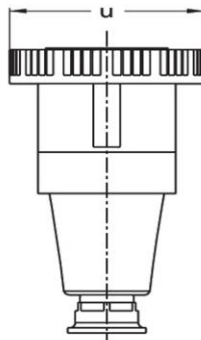

Detailed product description

WALTHER CEPro Coupler 32A 5P 230V 9h IP67

made from PA6 material

for maximum ten control contacts

with cable gland

a compact solution for power and control

Ordering Information

Order unit	Piece
Customs number	85366990
Net weight	0,384 kg
Packing quantity (VPE)	10
Length of the packaging	
Width of the packaging	
Depth of the packaging	
Gross weight(VPE)	3,84 kg

Classification system

Classification system ETIM_6.0

ETIM Class

EC001320

Technical product data

IEC-amperage	32 A
Number of poles	5
Voltage acc. EN 60309-2	230 V (50+60 Hz) blue
Clock hour position	9 h
Identification colour	Blue
RAL-number	5002
Degree of protection (IP)	IP67
Connection system	Screwed terminal
Angle of plug	Straight
Cable entry	Swivel
Material	Plastic

Dimension sheet

Amp.	16		32
	3	5	5
d	136	150	177
f	78	91	105
m	121	126	149
u	72	88	103
Øp	7,5-12,5	10-19,5	18-24,5