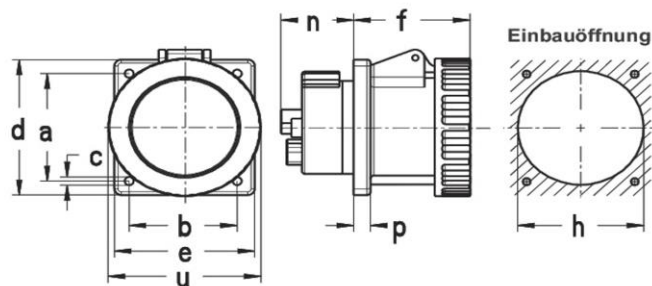

### Ordering Information

---

Order unit	Piece
Customs number	85366990
Net weight	0,159 kg
Packing quantity (VPE)	10
Length of the packaging	
Width of the packaging	
Depth of the packaging	
Gross weight(VPE)	1,59 kg

## Technical product data

IEC-amperage	16 A
Number of poles	3
Voltage acc. EN 60309-2	230 V (50+60 Hz) blue
Clock hour position	6 h
Identification colour	Blue
RAL-number	5002
Degree of protection (IP)	IP67
Connection system	Screwed terminal
Angle of plug	Straight
Material	Plastic
Military model	False
Flange size vertical	62 mm
Drill hole distance vertical	47 mm
Flange size horizontal	62 mm
Drill hole distance horizontal	47 mm

## Dimension sheet

Amp.	16		32
Pole	3	5	5
a	47	60	60
b	47	60	60
c	5,5	5,5	5,5
d	62	80	80
e	62	80	80
f	57	59	70
h	46	67	71
n	22	22	23
p	8,5	8,5	8,5
u	72	88	103