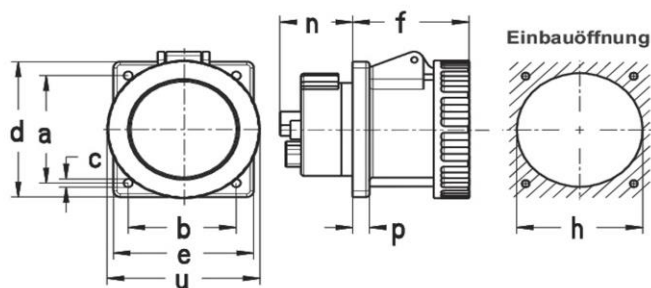

Similar image

Detailed product description

WALTHER CEPro Panel housing 32A 5P 230V 9h IP67
 made from PA6 material
 straight
 for maximum ten control contacts
 with screwed flange
 a compact solution for power and control
 flange 80x80mm
 fixing center 60x60mm

Ordering Information

Order unit	Piece
Customs number	85366990
Net weight	0,32 kg
Packing quantity (VPE)	10
Length of the packaging	
Width of the packaging	
Depth of the packaging	
Gross weight(VPE)	3,2 kg

Classification system

Classification system	ETIM_6.0
ETIM Class	EC001317

Technical product data

IEC-amperage	32 A
Number of poles	5
Voltage acc. EN 60309-2	230 V (50+60 Hz) blue
Clock hour position	9 h
Identification colour	Blue
RAL-number	5002
Degree of protection (IP)	IP67
Connection system	Screwed terminal
Angle of plug	Straight
Material	Plastic
Flange size vertical	80 mm
Drill hole distance vertical	60 mm
Flange size horizontal	80 mm
Drill hole distance horizontal	60 mm

Dimension sheet

Amp.	16		32
Pole	3	5	5
a	47	60	60
b	47	60	60
c	5,5	5,5	5,5
d	62	80	80
e	62	80	80
f	57	59	70
h	46	67	71
n	22	22	23
p	8,5	8,5	8,5
u	72	88	103